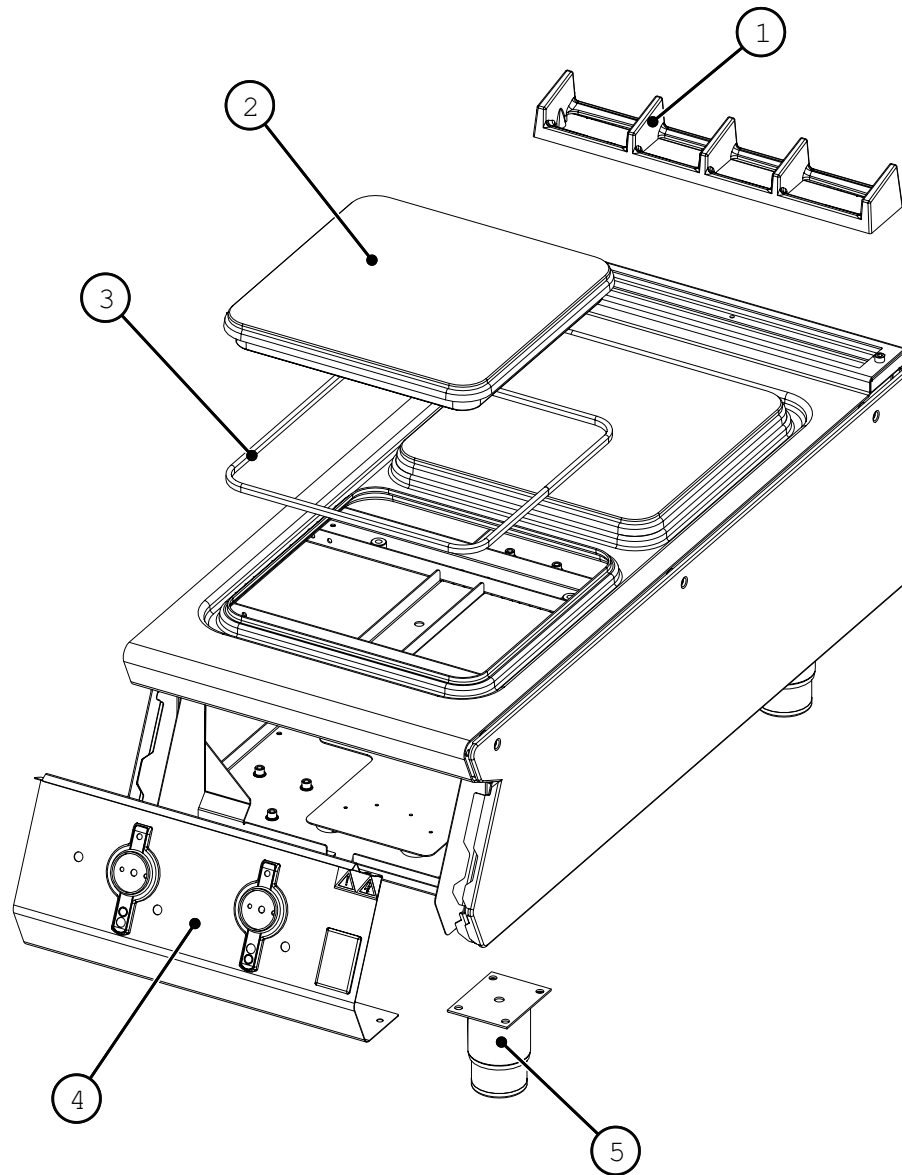

E9042 Boiling Top

Fitments

Fitments

<u>Item</u>	<u>Description</u>	<u>Spares No.</u>	<u>Part No.</u>
1.	400mm flue capper	533400019	RT704001
2.	Hotplate 4.4kW (230V)	733400001	RA9164
3.	Seal for hotplate	733400002	RR18
4.	Control panel	733400003	690142
5.	Adjustable foot (<i>stainless steel</i>)	535150025	R6377