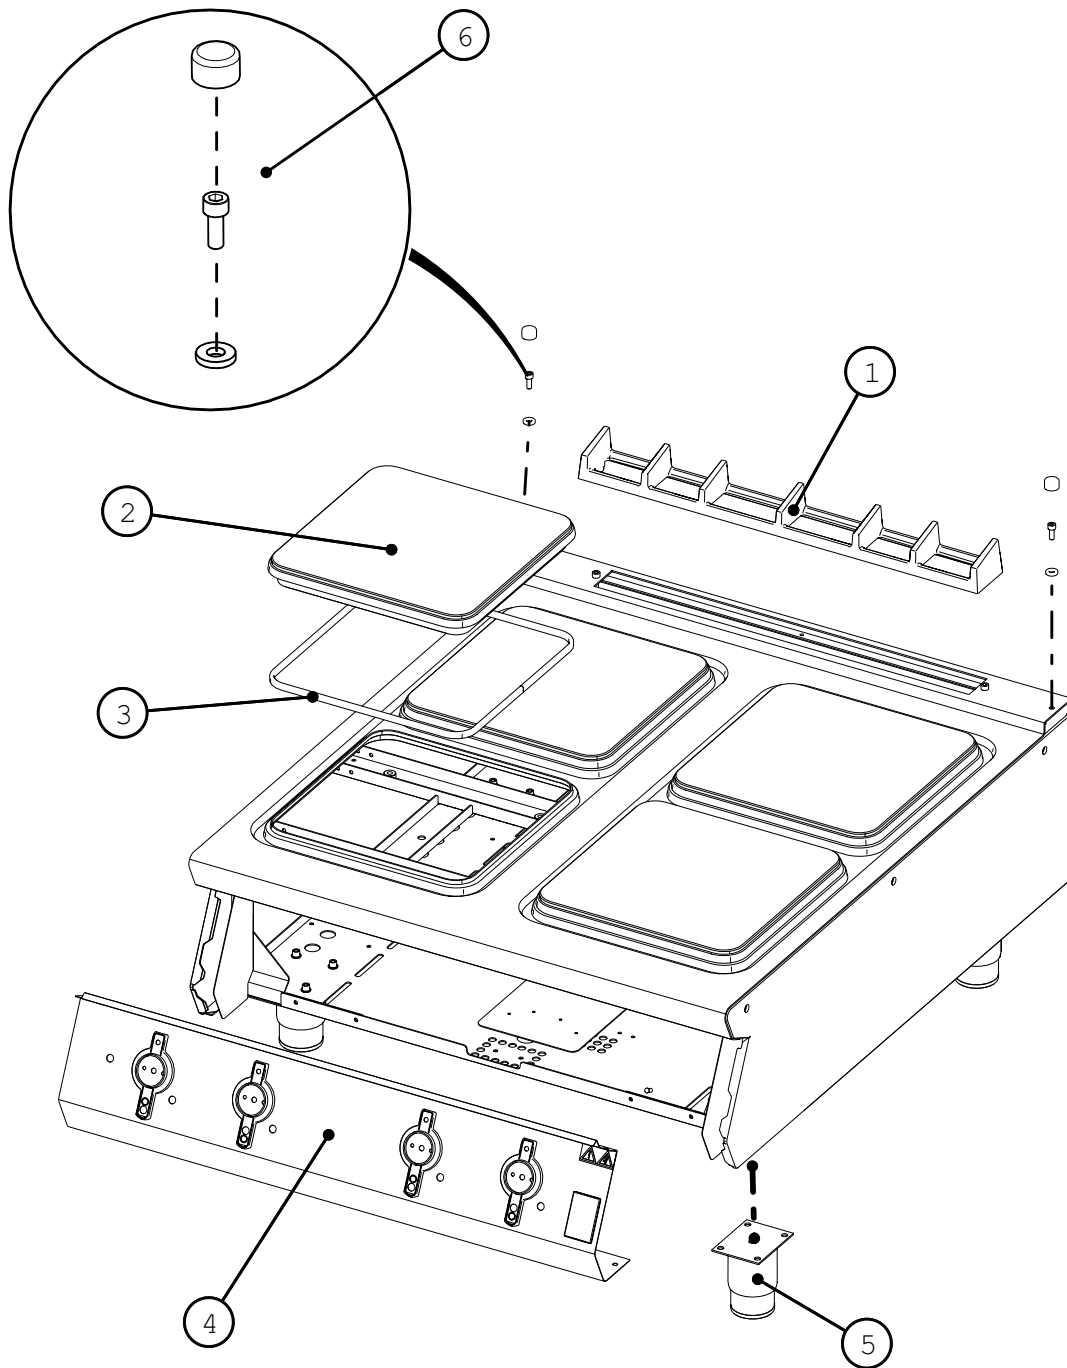

E9084 Boiling Top

Fitments

Fitments

<u>Item</u>	<u>Description</u>	<u>Spares No.</u>	<u>Part No.</u>
1	600mm flue capper	533410002	RT704002
2.	Hotplate 4.4kW (230V)	733400001	RA9164
3.	Seal for hotplate	733400002	RR18
4.	Control panel	733410000	690143
5.	Adjustable foot (<i>stainless steel</i>)	535150025	R6377
6.	Screw cap kit	533550009	690049