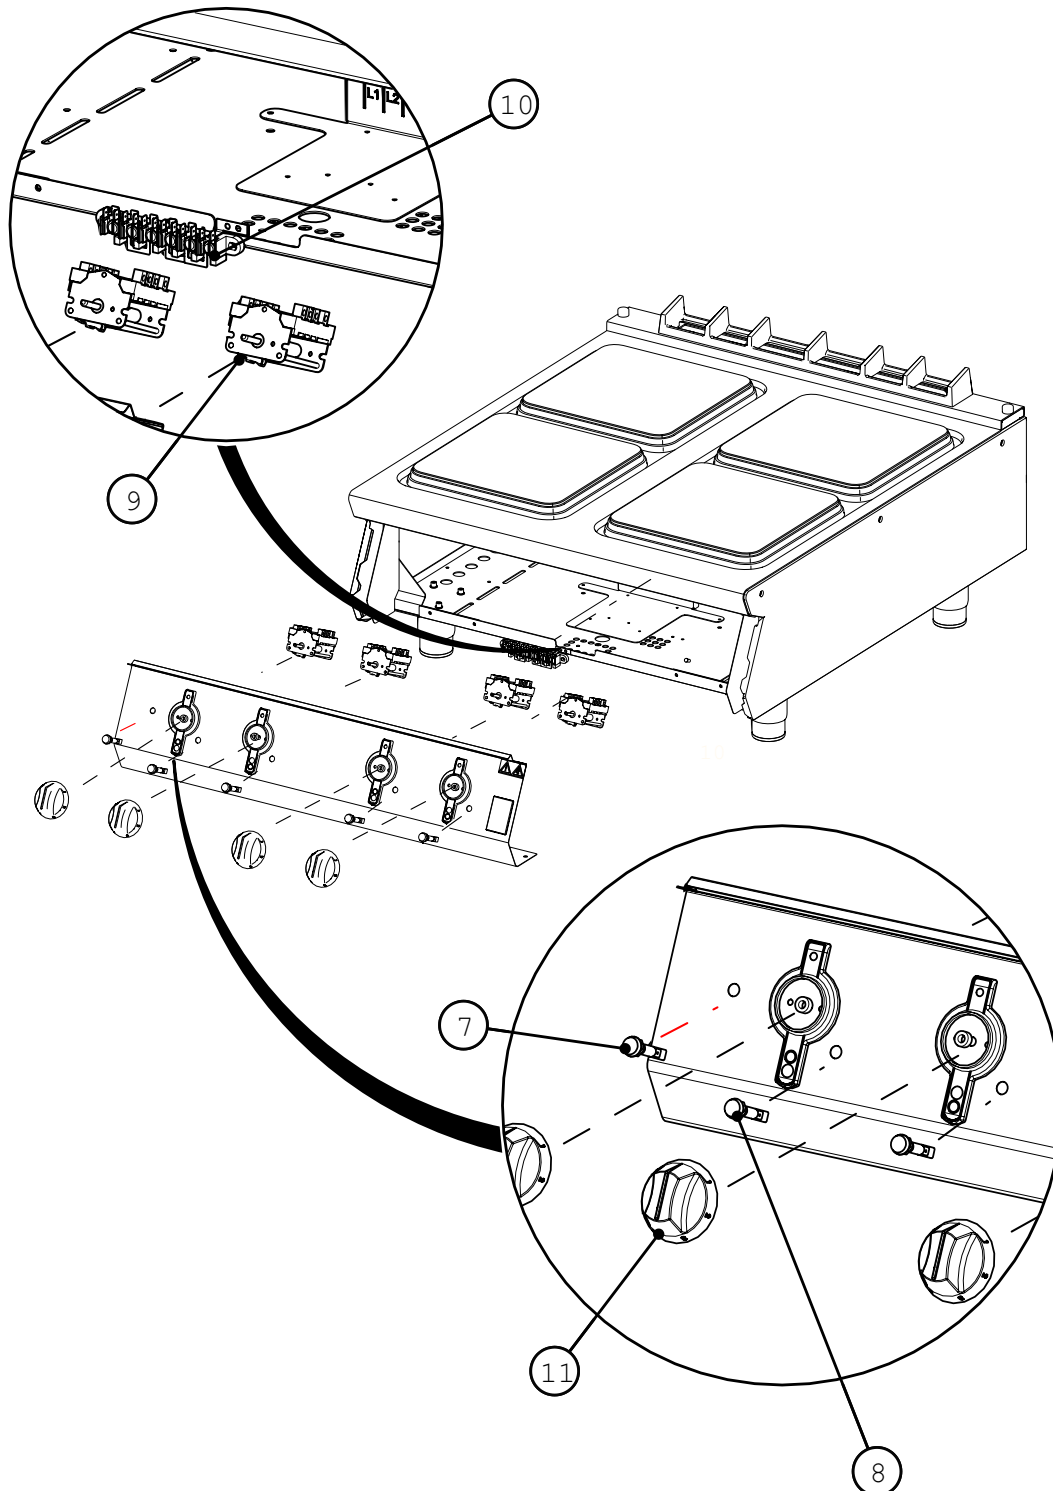

E9084 Boiling Top

Controls

Controls

<u>Item</u>	<u>Description</u>	<u>Spares No.</u>	<u>Part No.</u>
7.	Mains pilot light (<i>red</i>)	730962010	RA9249
8.	Circuit pilot light (<i>amber</i>)	730962040	RA9250
9.	Rotary switch	731880046	R889
10.	Mains terminal block	731000006	R6359
11.	Control Knob	733400000	RA9133